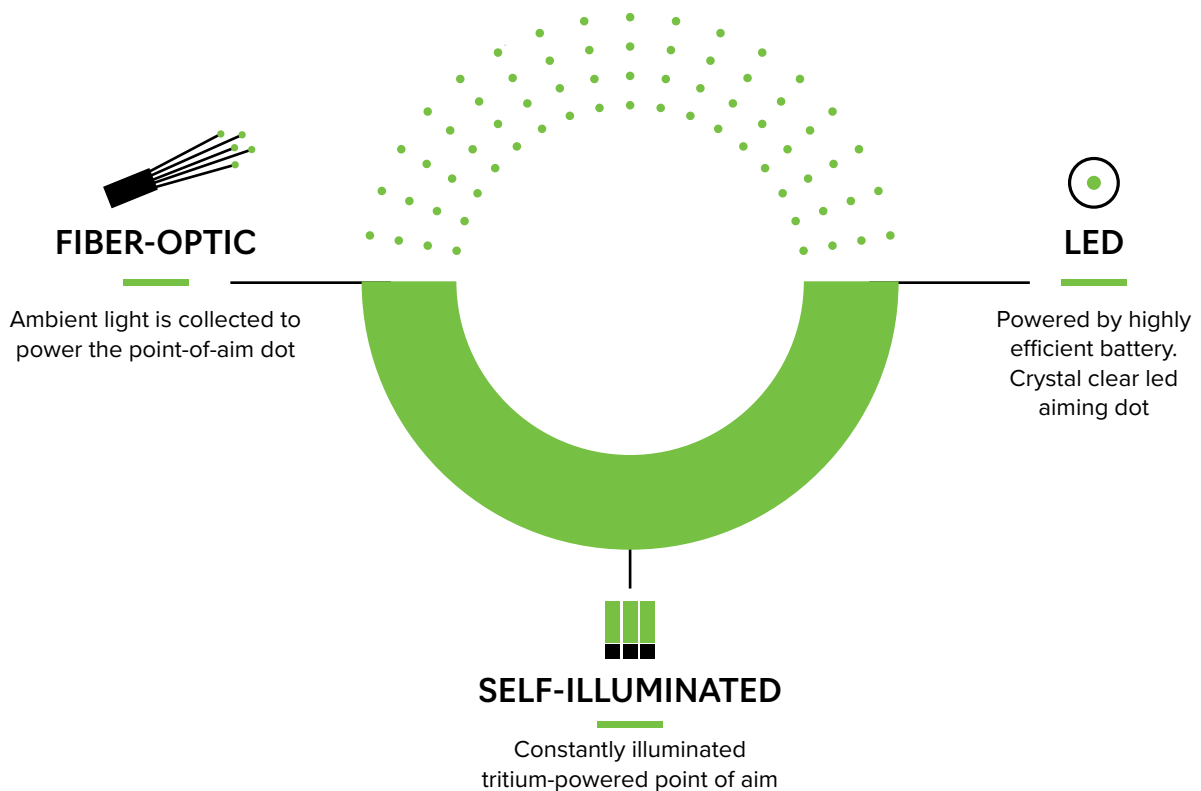

Tritium
Powered

24 Hours

Brightest
Dots

Highly
Durable
Structure

12 Year
Warranty

MEPRO HVS

Highly Visible Day/Night Self-Illuminated Sights

Mepro HVS fixed pistol sight features an extremely bright contrasting colored ring front sight. Shooters can select from one of three colors— Green, Yellow or Orange—for the front sight. The tritium is illuminated green to provide low-light and nighttime aiming capabilities. The contrast in colors of the two components helps the shooter focus on the front sight quicker, which is critical in defensive and competitive shooting.