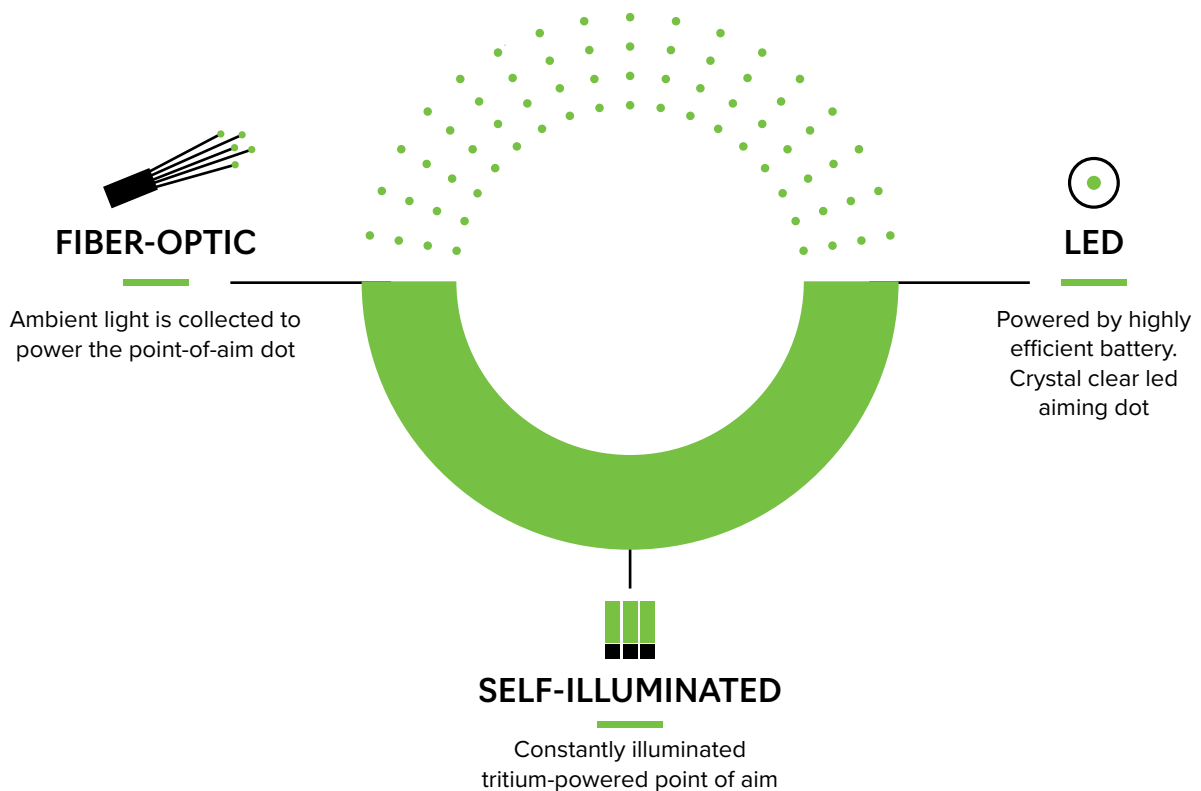

on” night illumination, Fiber Optic for independent day time illumination and power saving LED technology with special light sensors — are used to enable the shooter to perfect their performance in any shooting situation. Meprolight is the leading designer, manufacturer, OEM supplier, and distributor of Self-Illuminated sights for – pistols, rifles, shotguns and sub-machineguns – day, low-light or nighttime conditions.