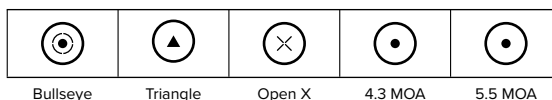

Available colors:

Reticle options: